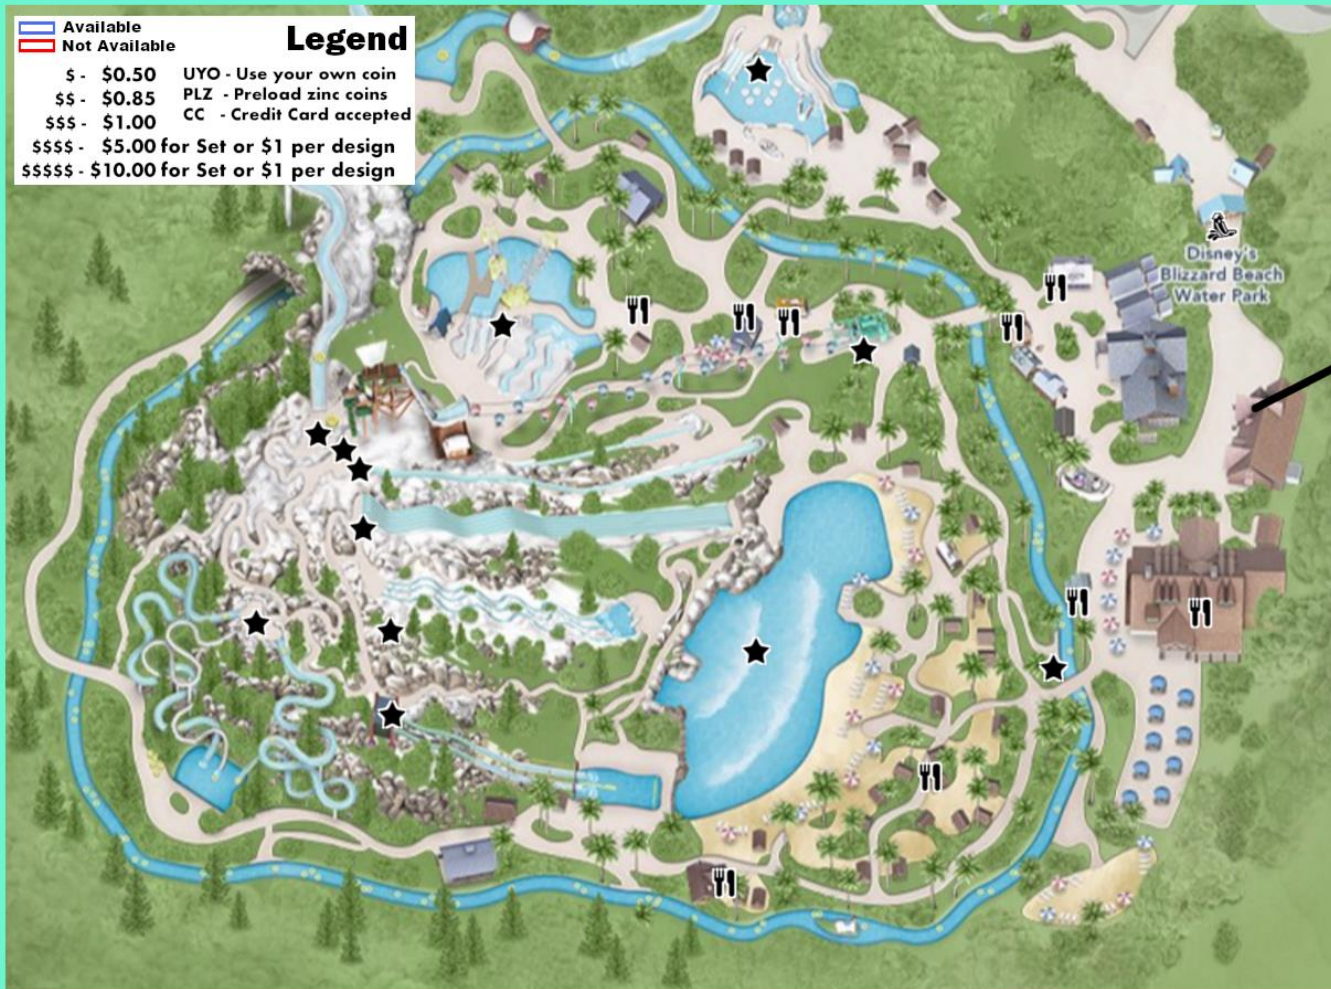

Disney's Blizzard Beach Water Park

Beach Haus Gift Shop
Penny Machine (3)
\$\$\$\$ CC PLZ