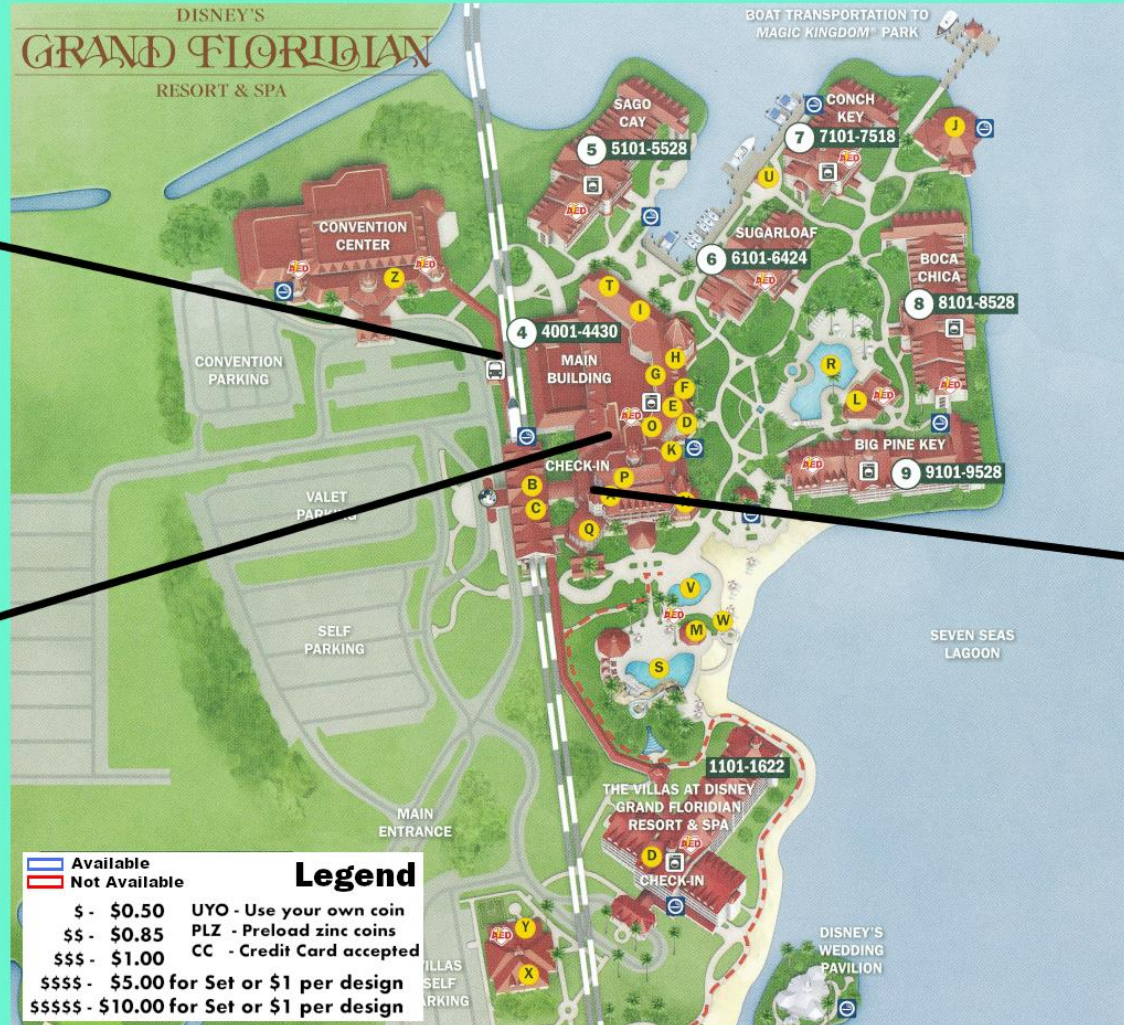

Disney's Grand Floridian Resort

**Bus Stop
Penny Machine (3)**
\$\$\$ CC PLZ

**1900 Park Fare Exit
Penny Machine (8)**
\$\$\$\$ CC PLZ

**2nd Floor Lobby
Penny Machine (8)**
\$\$\$\$ CC PLZ