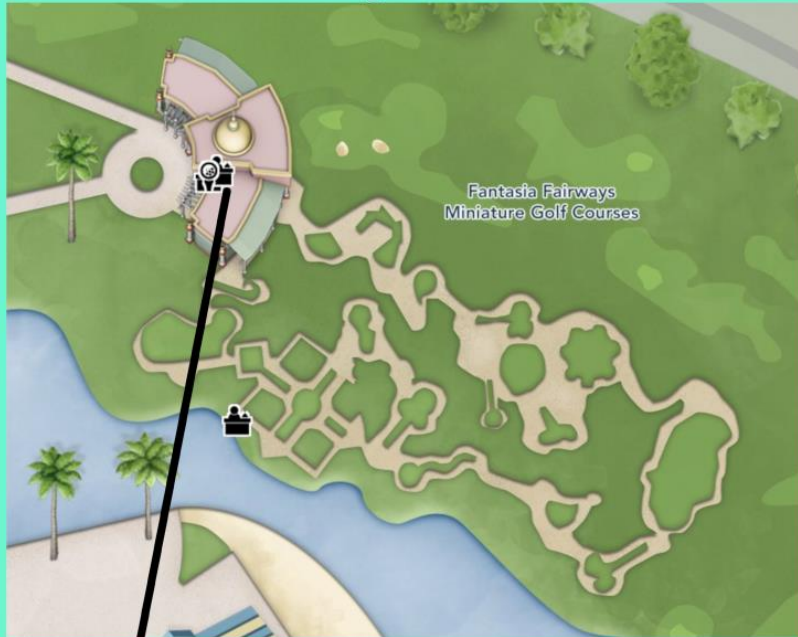

Disney's Mini-Golf Courses

Fantasia Fairways Mini-Golf Course

Arcade
Penny Machine (3)
\$\$\$ CC PLZ

Legend	
	Available
	Not Available
\$ - \$0.50	UYO - Use your own coin
\$\$ - \$0.85	PLZ - Preload zinc coins
\$\$\$ - \$1.00	CC - Credit Card accepted
\$\$\$\$ - \$5.00 for Set or \$1 per design	
\$\$\$\$\$ - \$10.00 for Set or \$1 per design	

Starter Camper
Penny Machine (3)
\$\$\$ CC PLZ

Winter Summerland Mini-Golf Course