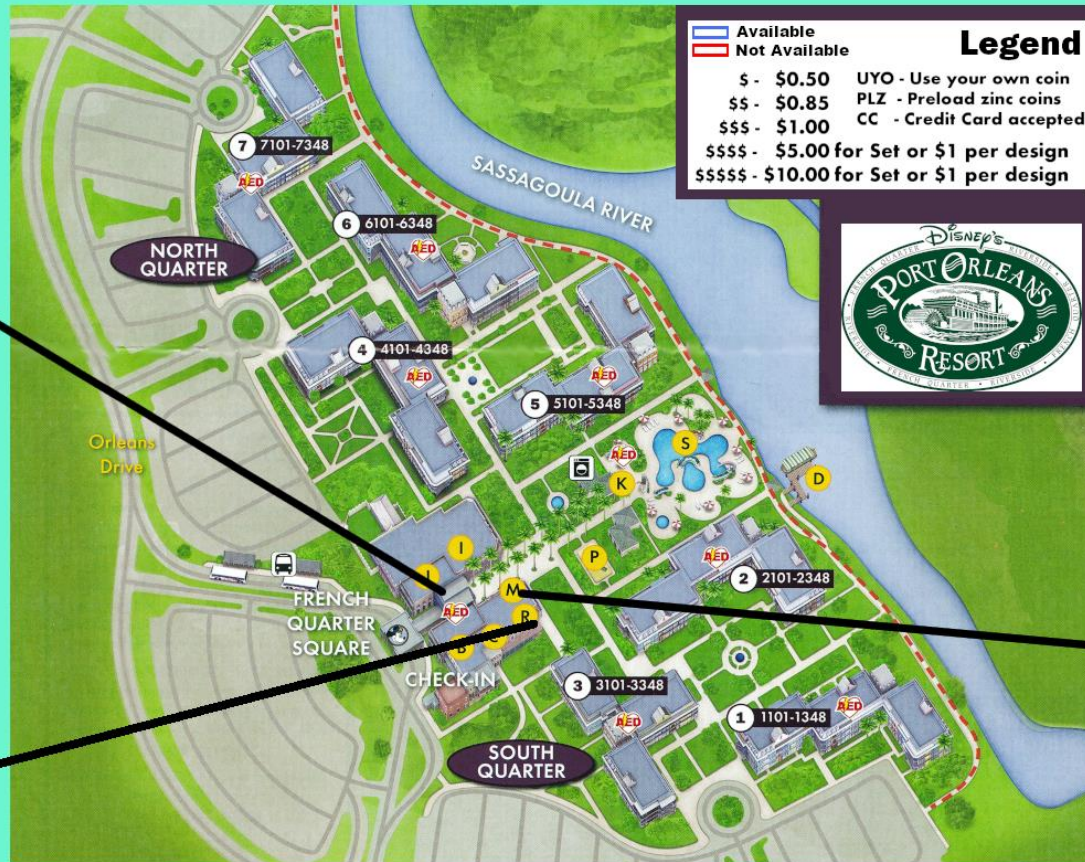

Disney's Port Orleans French Quarter Resort

Restrooms near Entrance
Penny Machine (4)
\$\$\$ CC PLZ

Jackson Square Gifts
Penny Machine (8)
\$\$\$\$ CC PLZ

Lobby Arcade
Penny Machine (3)
\$\$\$ CC PLZ